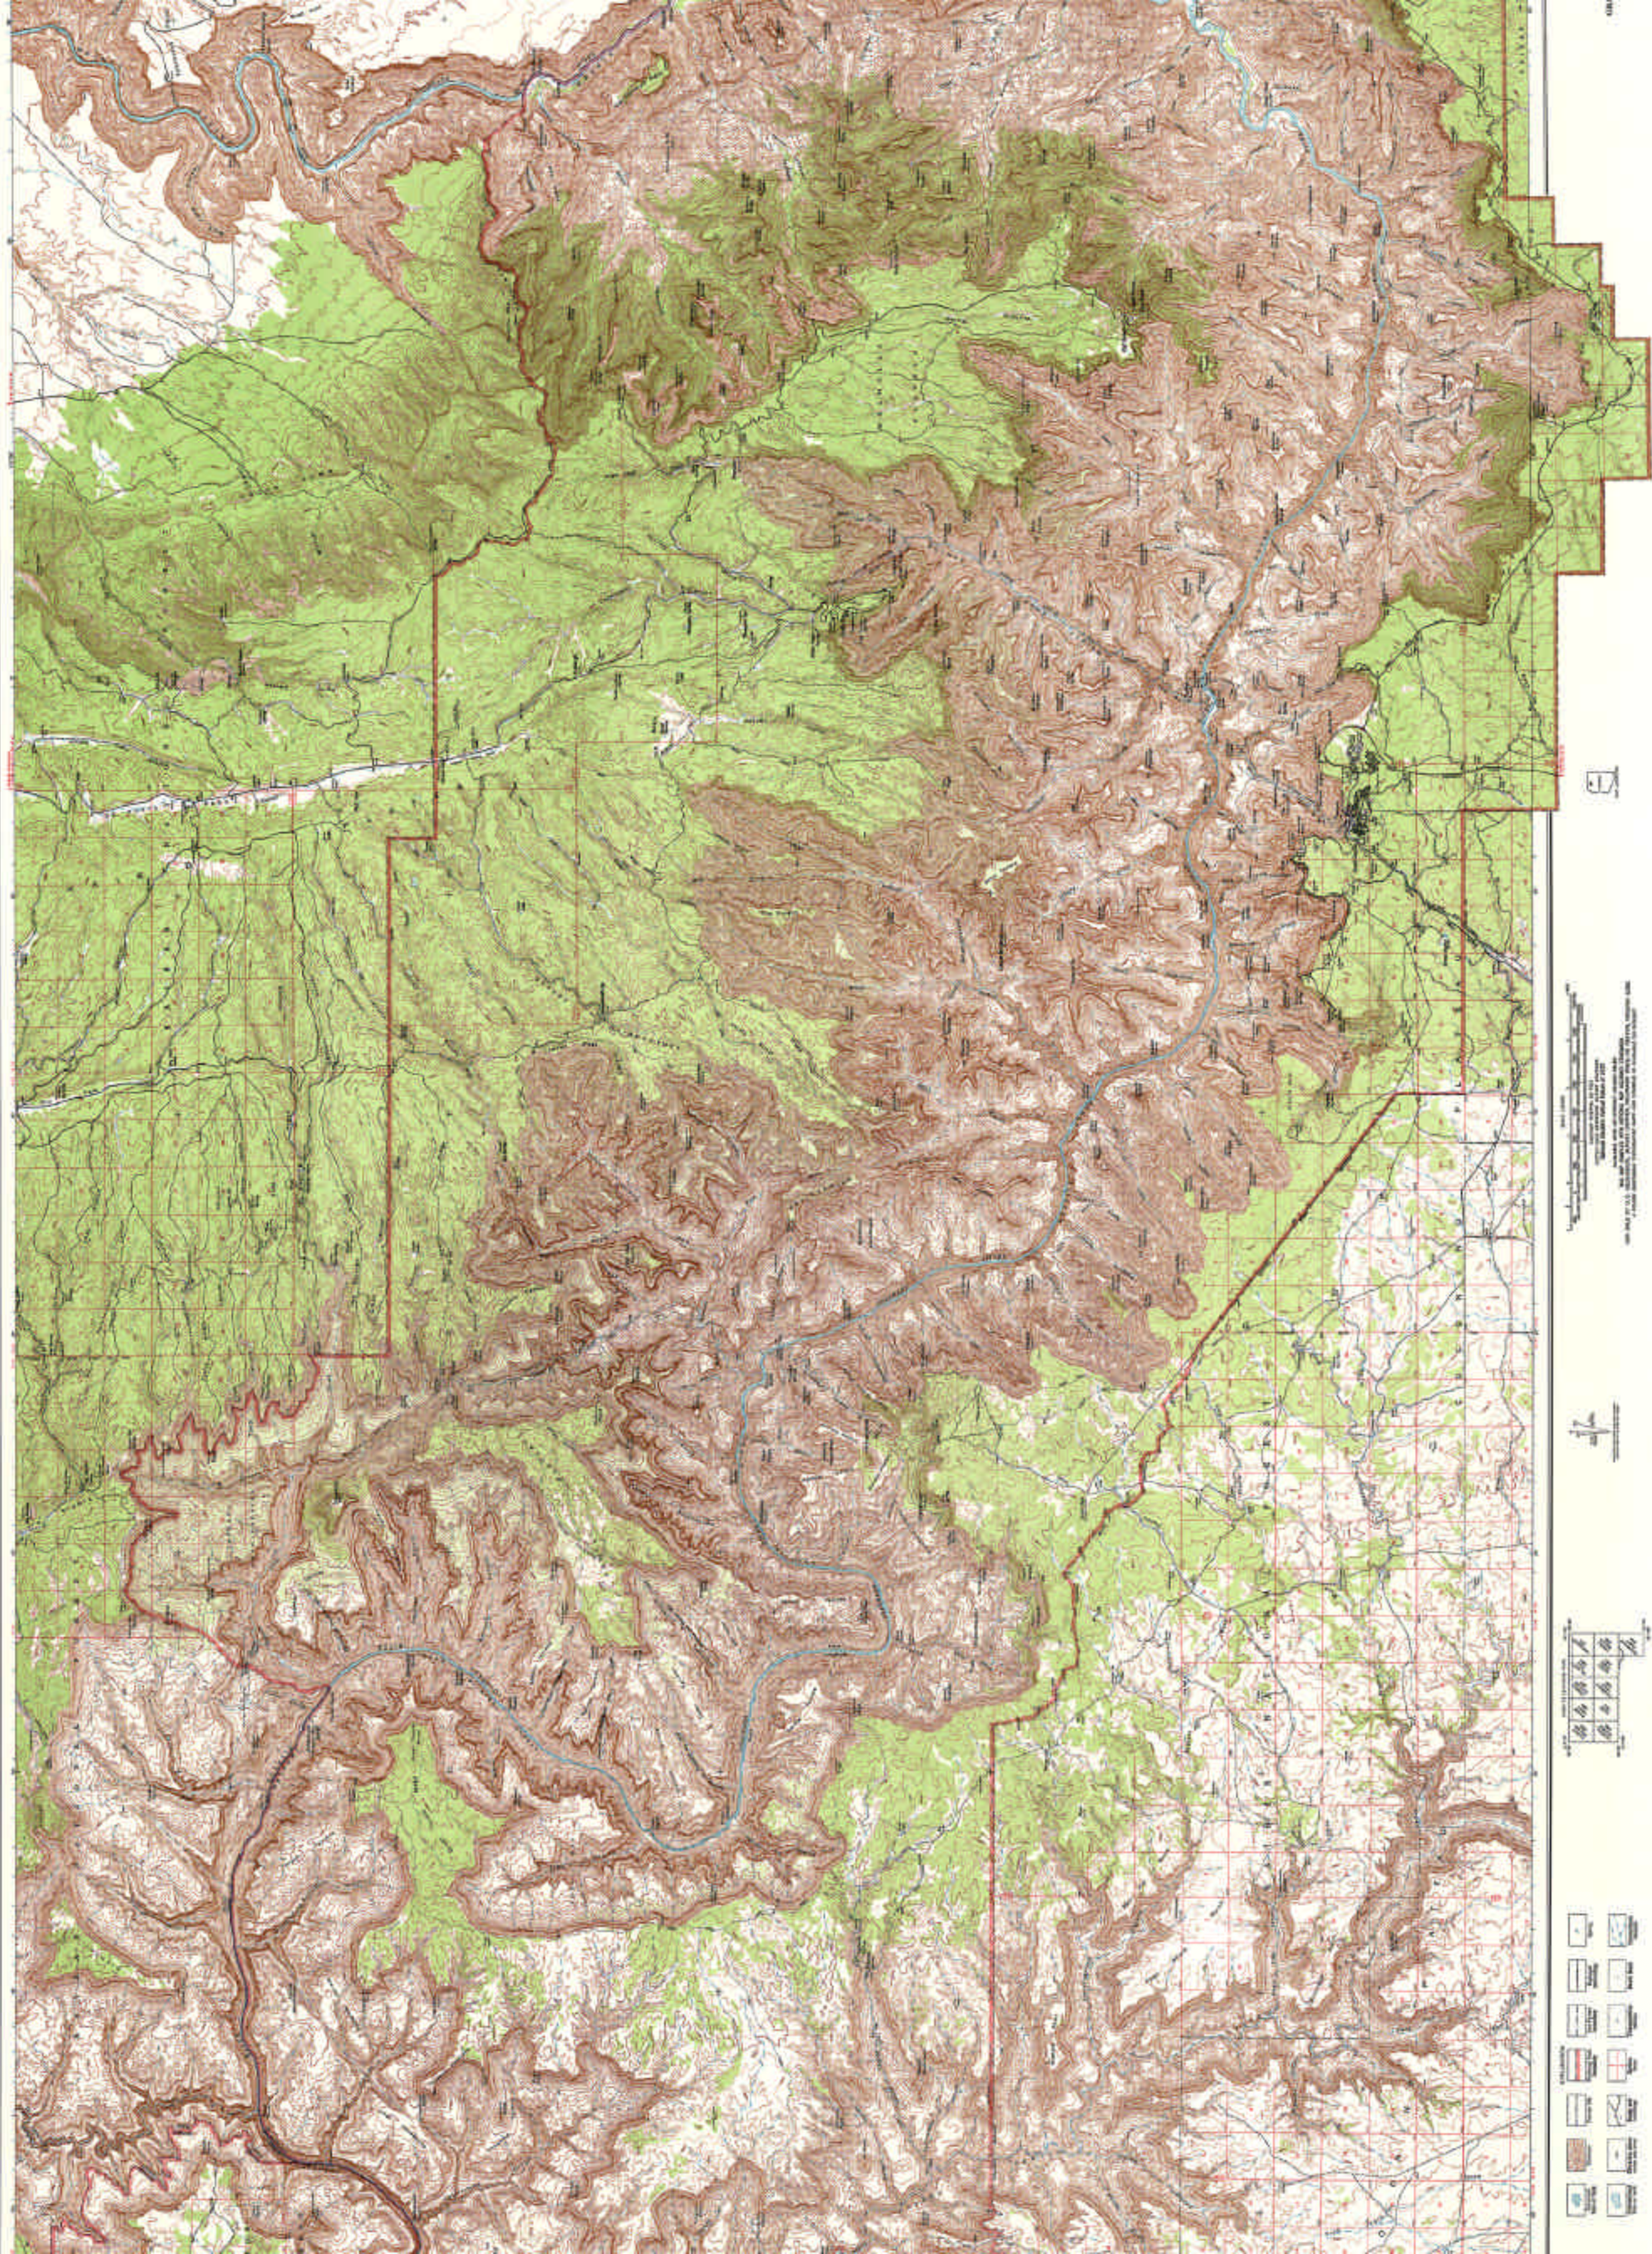

GRAND CANYON NATIONAL PARK AND VICINITY

U.S. GEOLOGICAL SURVEY
WASHINGTON, D.C. 20506
1:50,000
1987
G-1000
GRAND CANYON NATIONAL PARK AND VICINITY
SCALE: 1:50,000
1987
U.S. GEOLOGICAL SURVEY
WASHINGTON, D.C. 20506

10