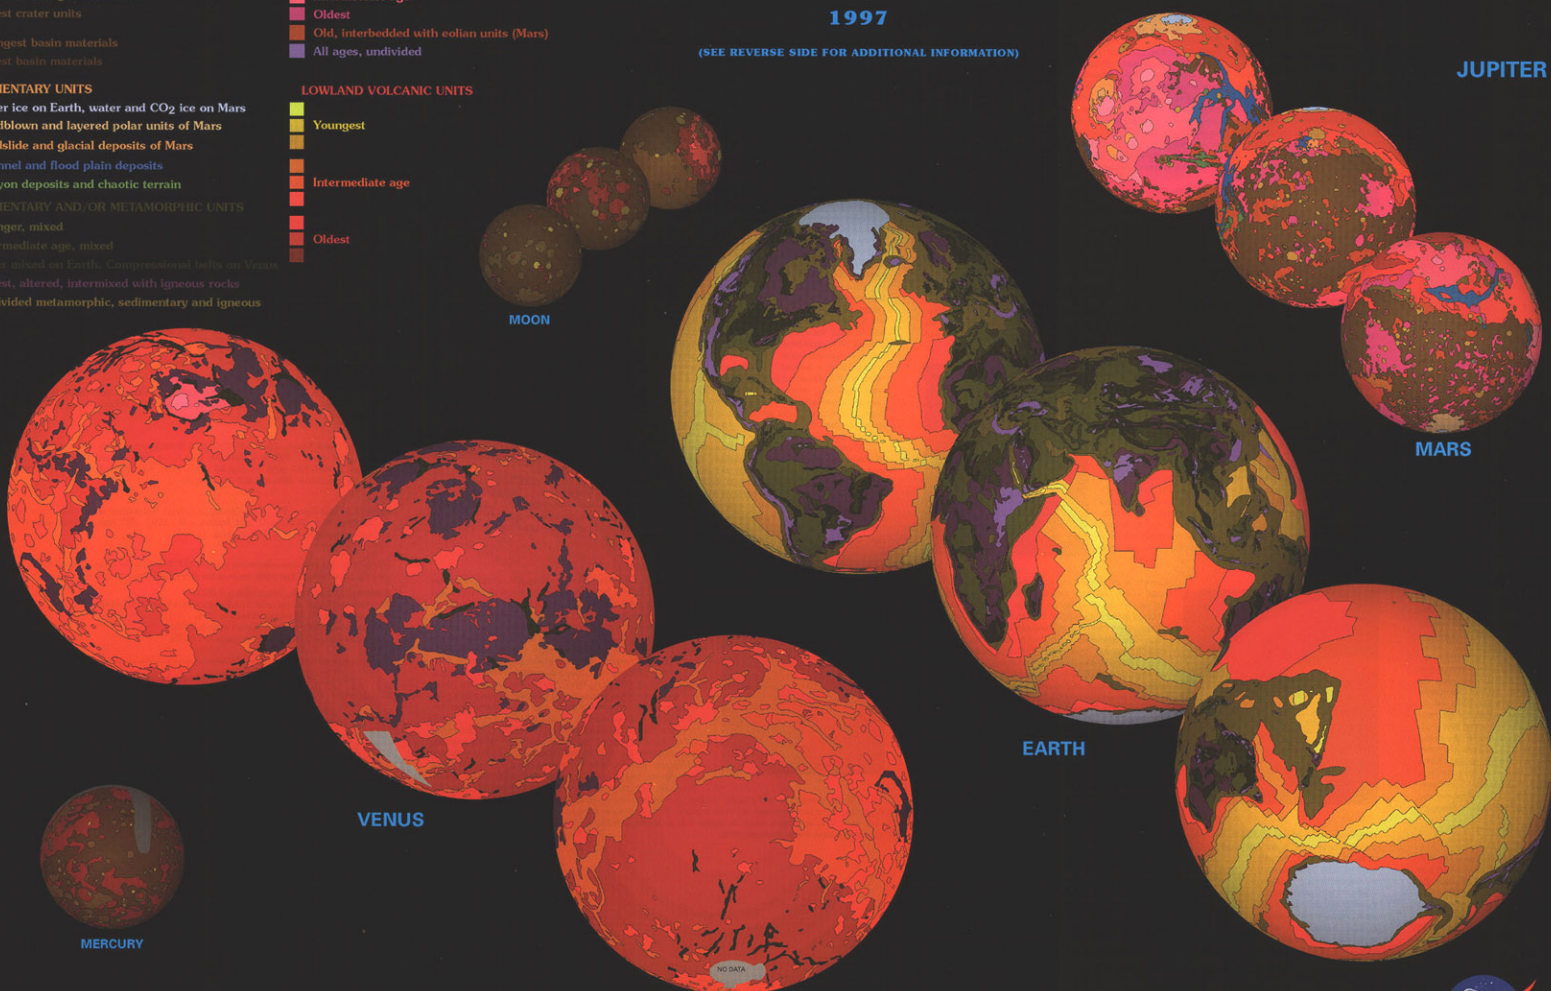

ICE UNITS OF TRITON AND PLUTO

Bright, mostly nitrogen ice

Cantaloupe-texture terrain of Triton

Hummocky and highland terrains

Dirty nitrogen ice with methane

VOLCANIC UNITS

Vents on Io

Intervent and layered plains on Io

Plains-forming flows on Io

Volcanic constructs on Io

Ice flows of Ariel and Enceladus

OTHER UNITS

Canyon unit

Mottled terrain of Europa

Mountain-forming unit of Io

Coronae of Miranda

IMPACT UNITS

Youngest crater units

Intermediate age crater units

Oldest crater units

Youngest basin materials

Oldest basin materials

KEY TO THE TERRESTRIAL PLANETS

IMPACT UNITS

Youngest crater units

Intermediate age crater units

Oldest crater units

Youngest basin materials

Oldest basin materials

SEDIMENTARY UNITS

Water ice on Earth, water and CO₂ ice on Mars

Windblown and layered polar units of Mars

Landslide and glacial deposits of Mars

Channel and flood plain deposits

Canyon deposits and chaotic terrain

SEDIMENTARY AND/OR METAMORPHIC UNITS

Younger, mixed

Intermediate age, mixed

Other, mixed on Earth, Compressional belts on Venus

Oldest, altered, intermixed with igneous rocks

Undivided metamorphic, sedimentary and igneous

HIGHLAND VOLCANIC OR IGNEOUS UNITS

Youngest

Intermediate age

Oldest

Old, interbedded with eolian units (Mars)

All ages, undivided

LOWLAND VOLCANIC UNITS

Youngest

Intermediate age

Oldest

GEOLOGY OF THE SOLAR SYSTEM

1997

(SEE REVERSE SIDE FOR ADDITIONAL INFORMATION)

For sale by U.S. Geological Survey, Information Services, Box 25086, Federal Center, Denver, CO 80225