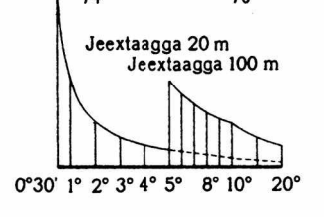

GRID CONVERGENCE
0°10' 2" (0.172 MILES)
FOR CENTER OF SHEET

Maabka waxaa lagu soo saaray nidaamka stereotootogaarimetriyada sannadkii 1976. Waxaa la daabacay 1976.
Sansaankii Gaaws, Ellibsoyda Karsooskvi.

Prepared and published by the Defense Mapping Agency
Hydrographic/Topographic Center Bethesda, Md.

Table of adjoining sheets: NA-37-120, NA-38-109, NA-38-110, NA-37-132, NA-38-121, NA-38-122, NA-37-144, NA-38-133, NA-38-134

LIMITED REVISIONS IN PURPLE AS OF 1992
Map information as of 1992

- Symbol legend for various features: Buildings, Dwellings, Family dwellings, Grass roof huts, Mosques, Gas stations, Windmills, Wind measuring stations, Water tanks, Groves, Highways, Roads, Railways, etc.

- Symbol legend for various features: Bathymetric contours, Lighthouses, Signal lights, Water retaining walls, Rock outcrops, Pits, Caves, Sinkholes, Isolated stone, Sand, Trenches, Horizontal contours, Rocks, Rafts, etc.

Maamulka Magaalo Madaxda
MUQDISHO
HARGEYSA
JIRRIIBAN
Magaaloyinka dadku degganyahay
AFGOOWE
CEEL AFWEYNE
TALEEX
LAANTABUR