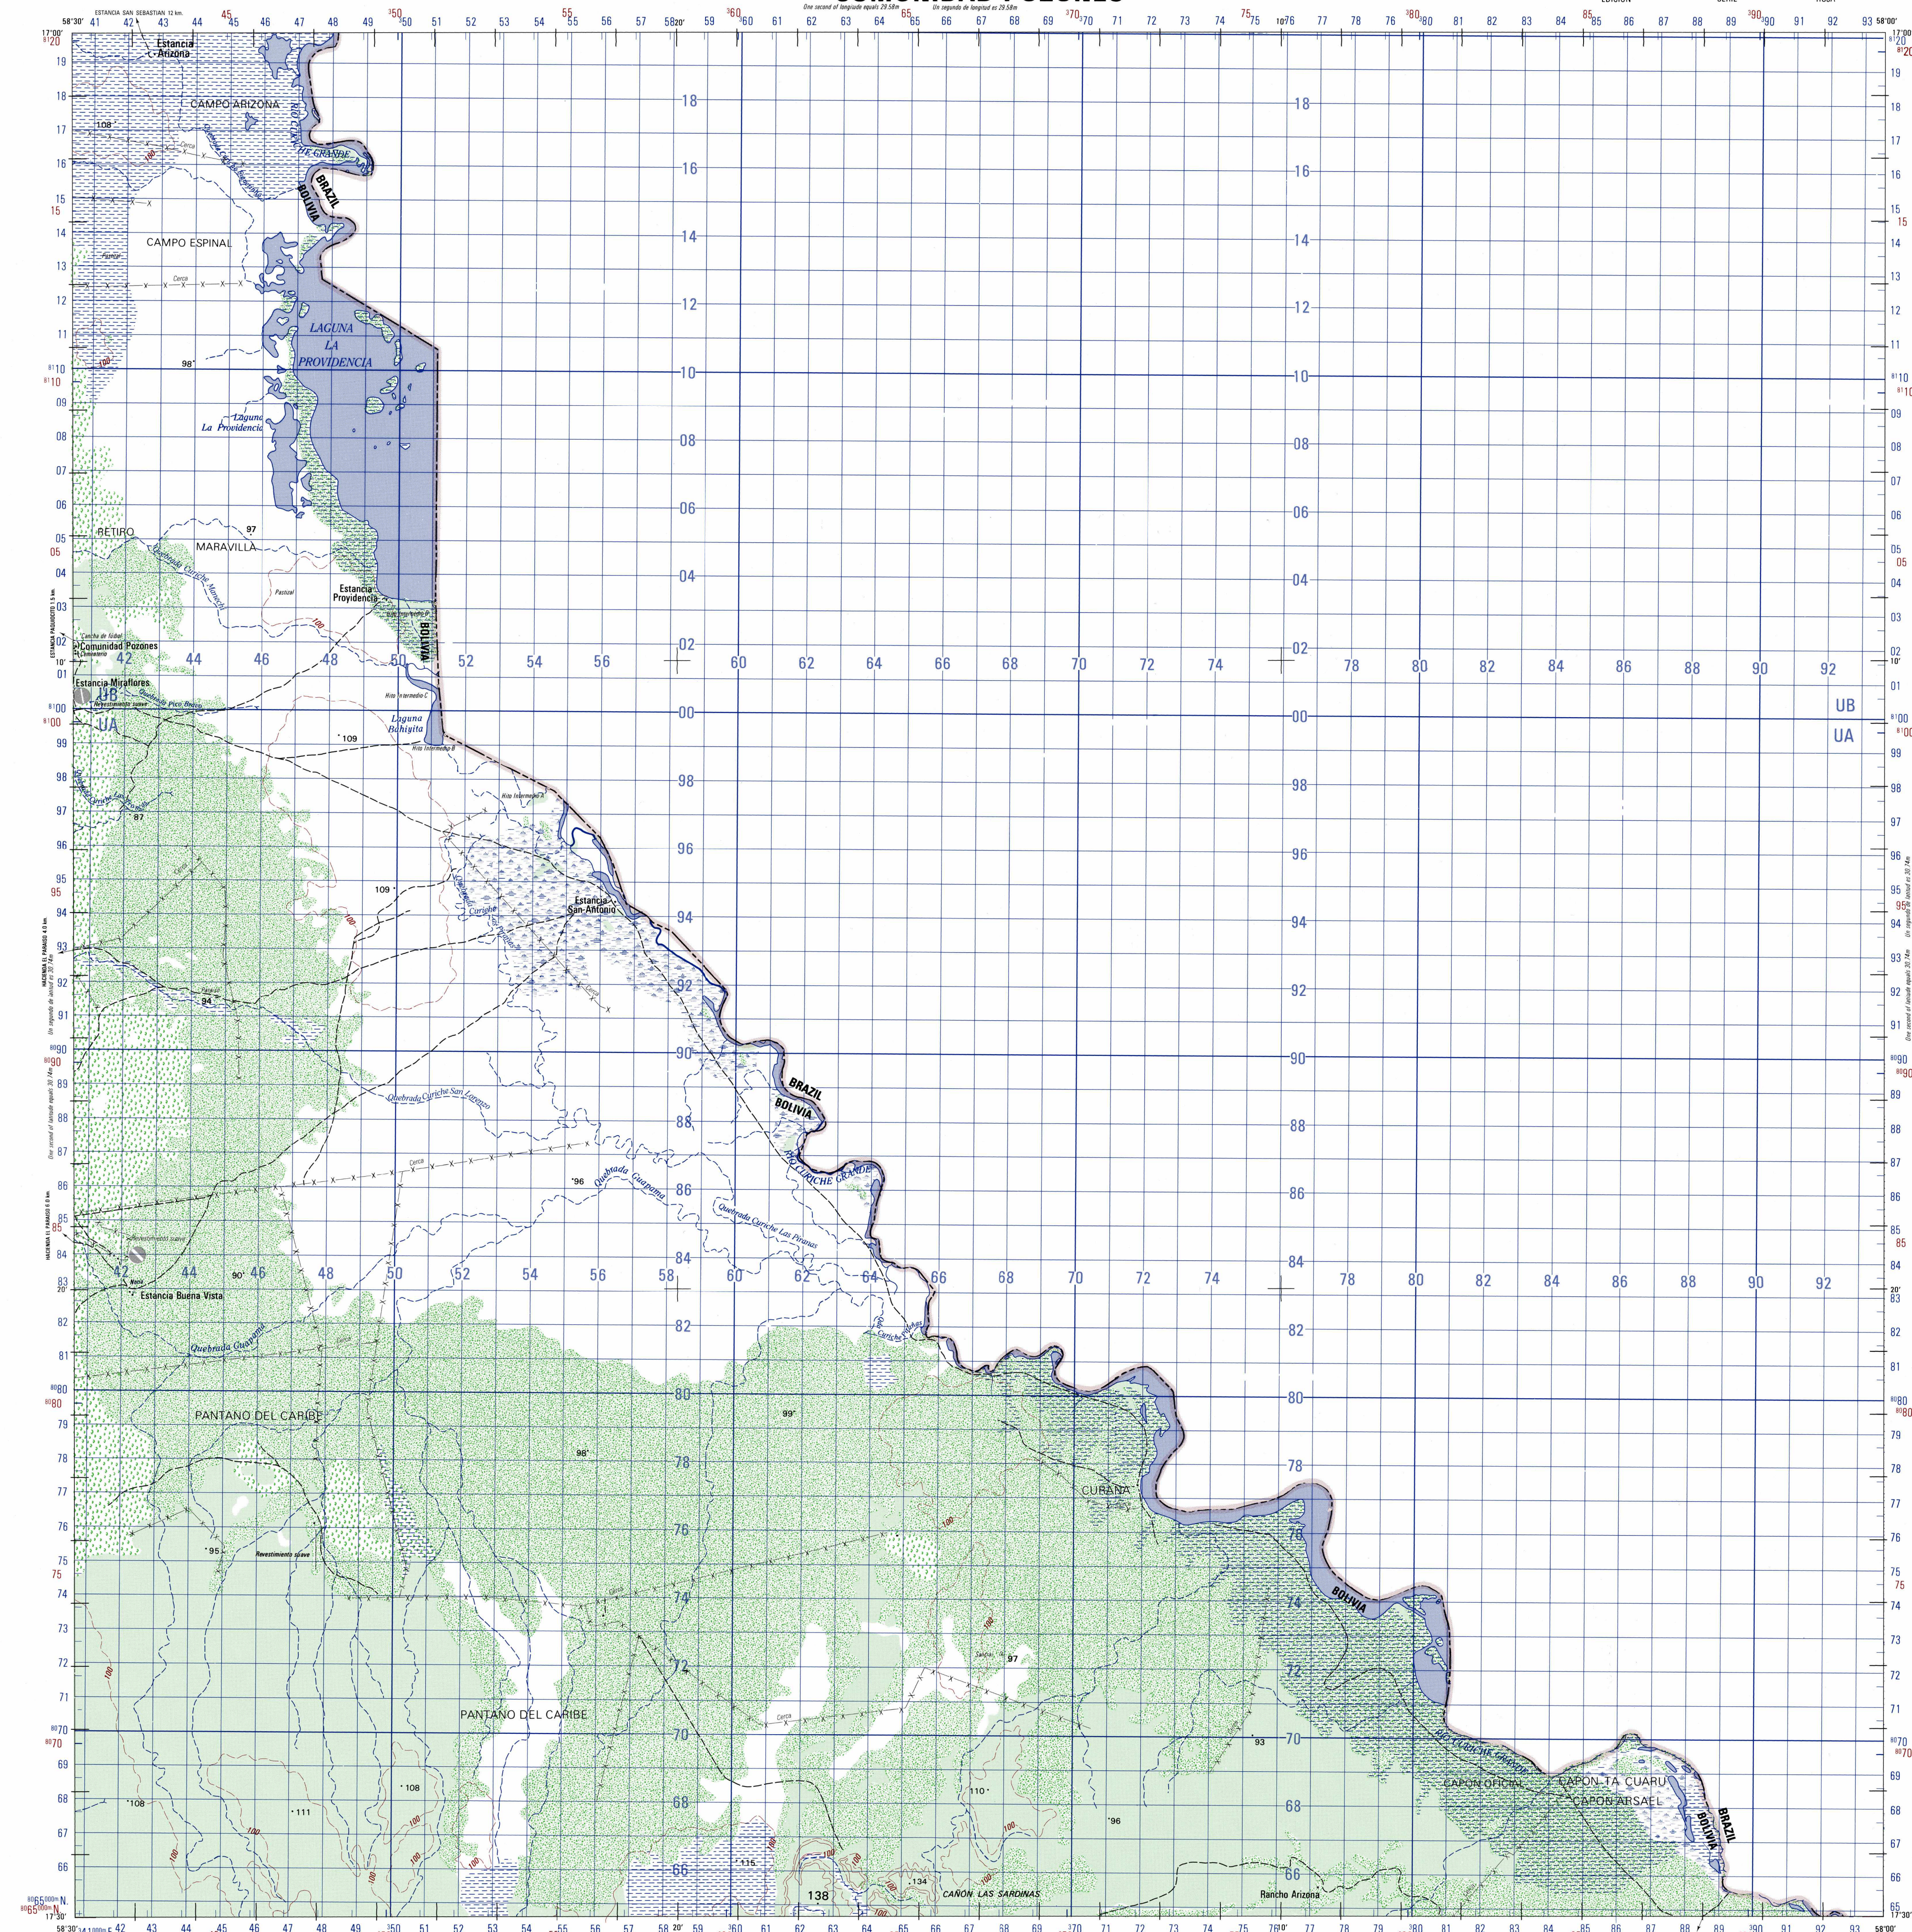

COMUNIDAD POZONES

EDICIÓN 1-DMA SERIES H632Z SHEET 5236

GLOSSARY table with symbols and their corresponding map features.

LEGENDA / LEYENDA section containing symbols and descriptions for populated places, roads, railroads, boundaries, and other features.

ELEVATIONS IN METERS / ELEVACIONES EN METROS section with contour interval and grid information.

BOUNDARIES / LÍMITES, ADJOINING SHEETS / HOJAS ADYACENTES, and ELEVATION GUIDE / GUÍA DE ELEVACIÓN sections.