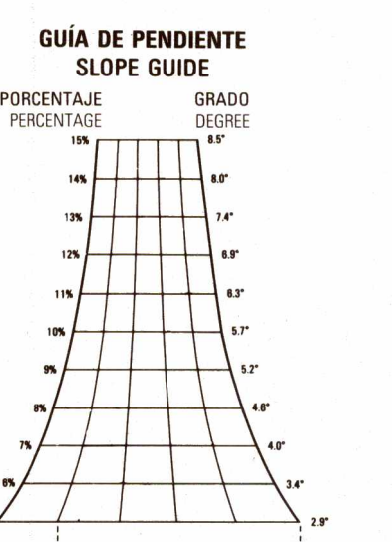

Table with two columns: 'DATO HIDROGRÁFICO APROXIMADO BAJAMAR MEDIO' and 'HYDROGRAPHIC DATUM APPROXIMATE MEAN LOW WATER'. It lists symbols for depth contours, soundings, rocks, reefs, wrecks, and other maritime features.

ELEVACIONES EN METROS ELEVATIONS IN METERS

INTERVALO DE CURVAS 20 METROS CURVAS SUPLEMENTARIAS CADA 10 METROS

CONTOUR INTERVAL 20 METERS SUPPLEMENTARY CONTOURS 10 METERS

ELIPSOIDE SISTEMA GEODÉSICO DE REFERENCIA DE 1980 CUADRÍCULA 1:50,000 METROS

CONVERSION CUADRÍCULA NAD 83 A NAD 27

TO REFER THIS SHEET TO NAD 27 FROM NAD 83: SUBTRACT 2.2 SECONDS FROM THE LATITUDE VALUE AND ADD 7.8 SECONDS TO THE LONGITUDE VALUE.

La delimitación de límites no debe considerarse autoritaria.

Map 6175 III scale 1:50,000. Sheet 6175 III scale 1:50,000.

GUÍA DE ELEVACION ELEVATION GUIDE

ESTE MAPA ES LEGIBLE BAJO LUZ ROJA THIS MAP IS RED-LIGHT READABLE

LEYENDA LEGEND table with columns for Caminos (Roads), Ferrocarriles (Railroads), Lugares Poblados (Populated Places), Límites (Boundaries), and Drenaje (Drainage). It lists various symbols and their corresponding features.